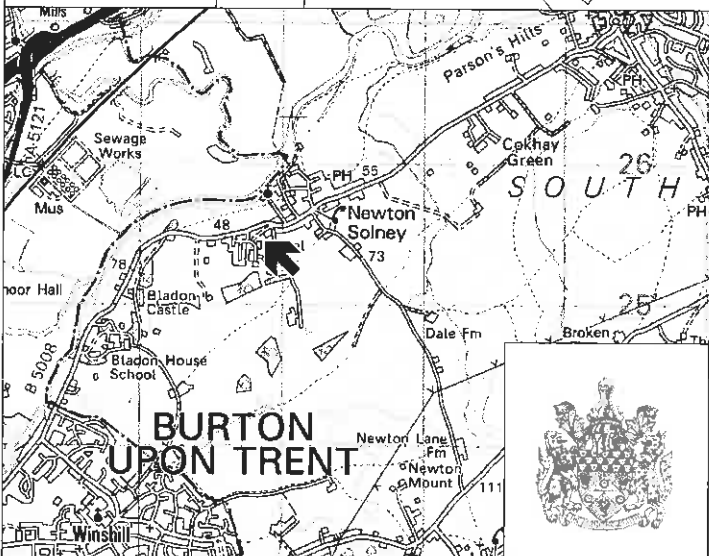

Mecure Burton on Trent Newton Park Hotel, Newton Road, Newton Solney, Burton on Trent DE15 0SS

This map is reproduced from Ordnance Survey material with the permission of Ordnance Survey on behalf of the Controller of Her Majesty's Stationery Office. Crown Copyright. Unauthorised reproduction infringes Crown Copyright and may lead to prosecution or civil proceedings. South Derbyshire District Council. LA 100019461. 2014