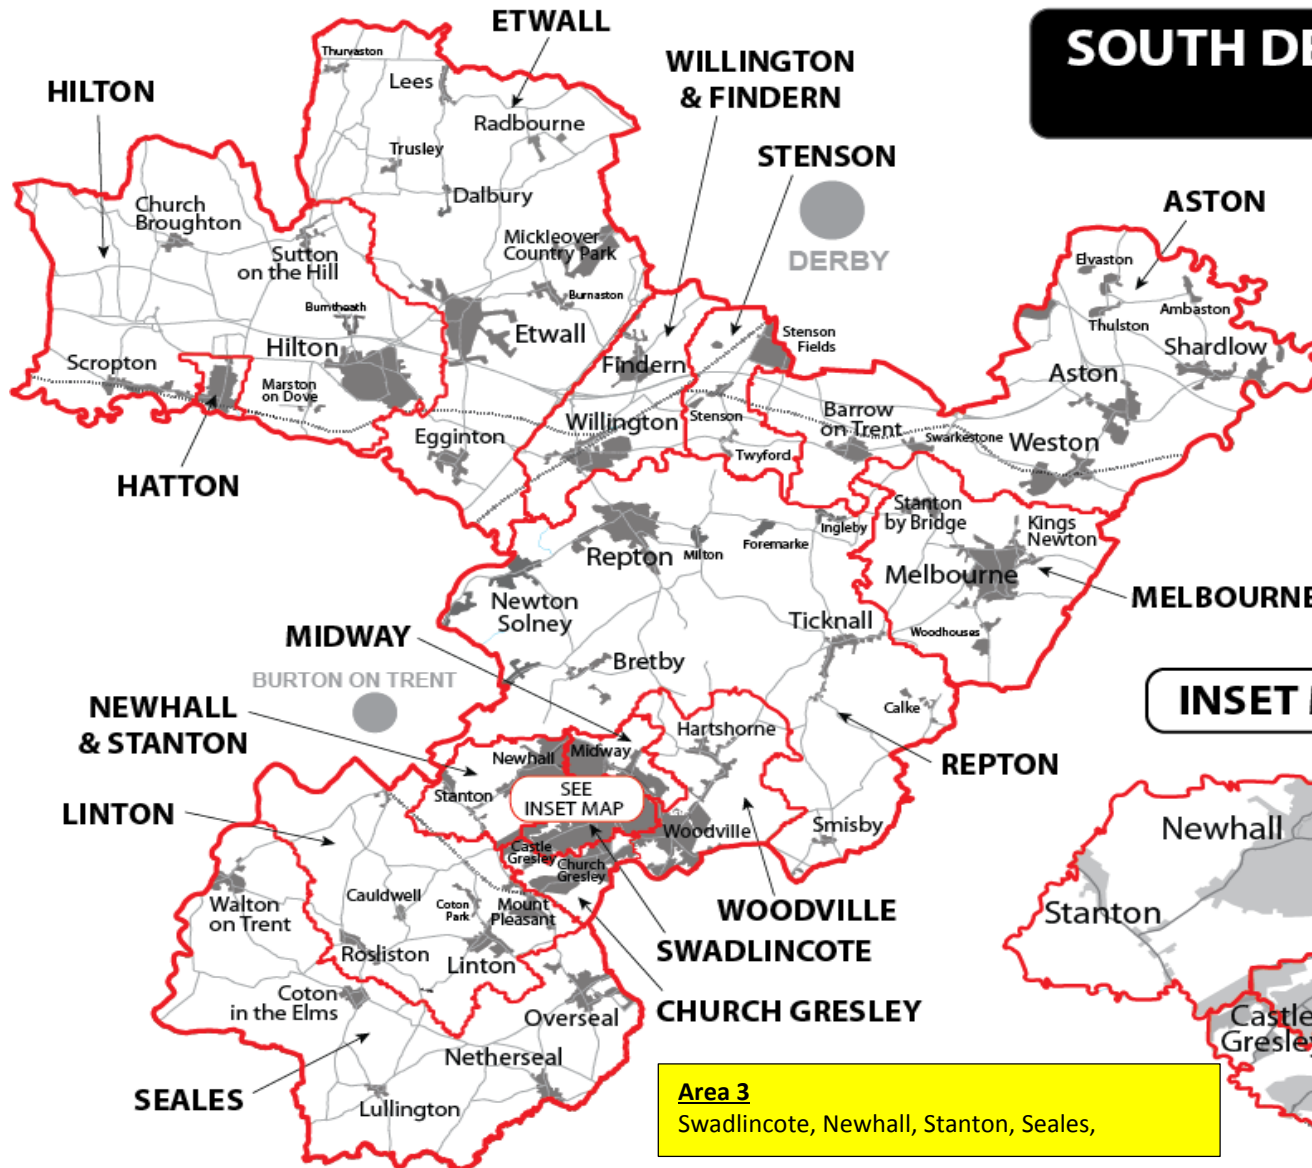

Area 1

Hatton, Hilton, Etwall, Willington & Findern, Stenson, Aston, Melbourne, Repton

APPENDIX 1

SOUTH DERBYSHIRE DISTRICT

January 2016

MAP NOT TO SCALE
AREAS LABELLED BY WARD

Crown Copyright. All rights reserved.
South Derbyshire District Council.
OS Licence No. 100019461.2014.

Area 2
Midway, Hartshorne, Woodville, Church Gresley, Castle Gresley, Linton,

Area 3
Swadlincote, Newhall, Stanton, Seales,

INSET MAP