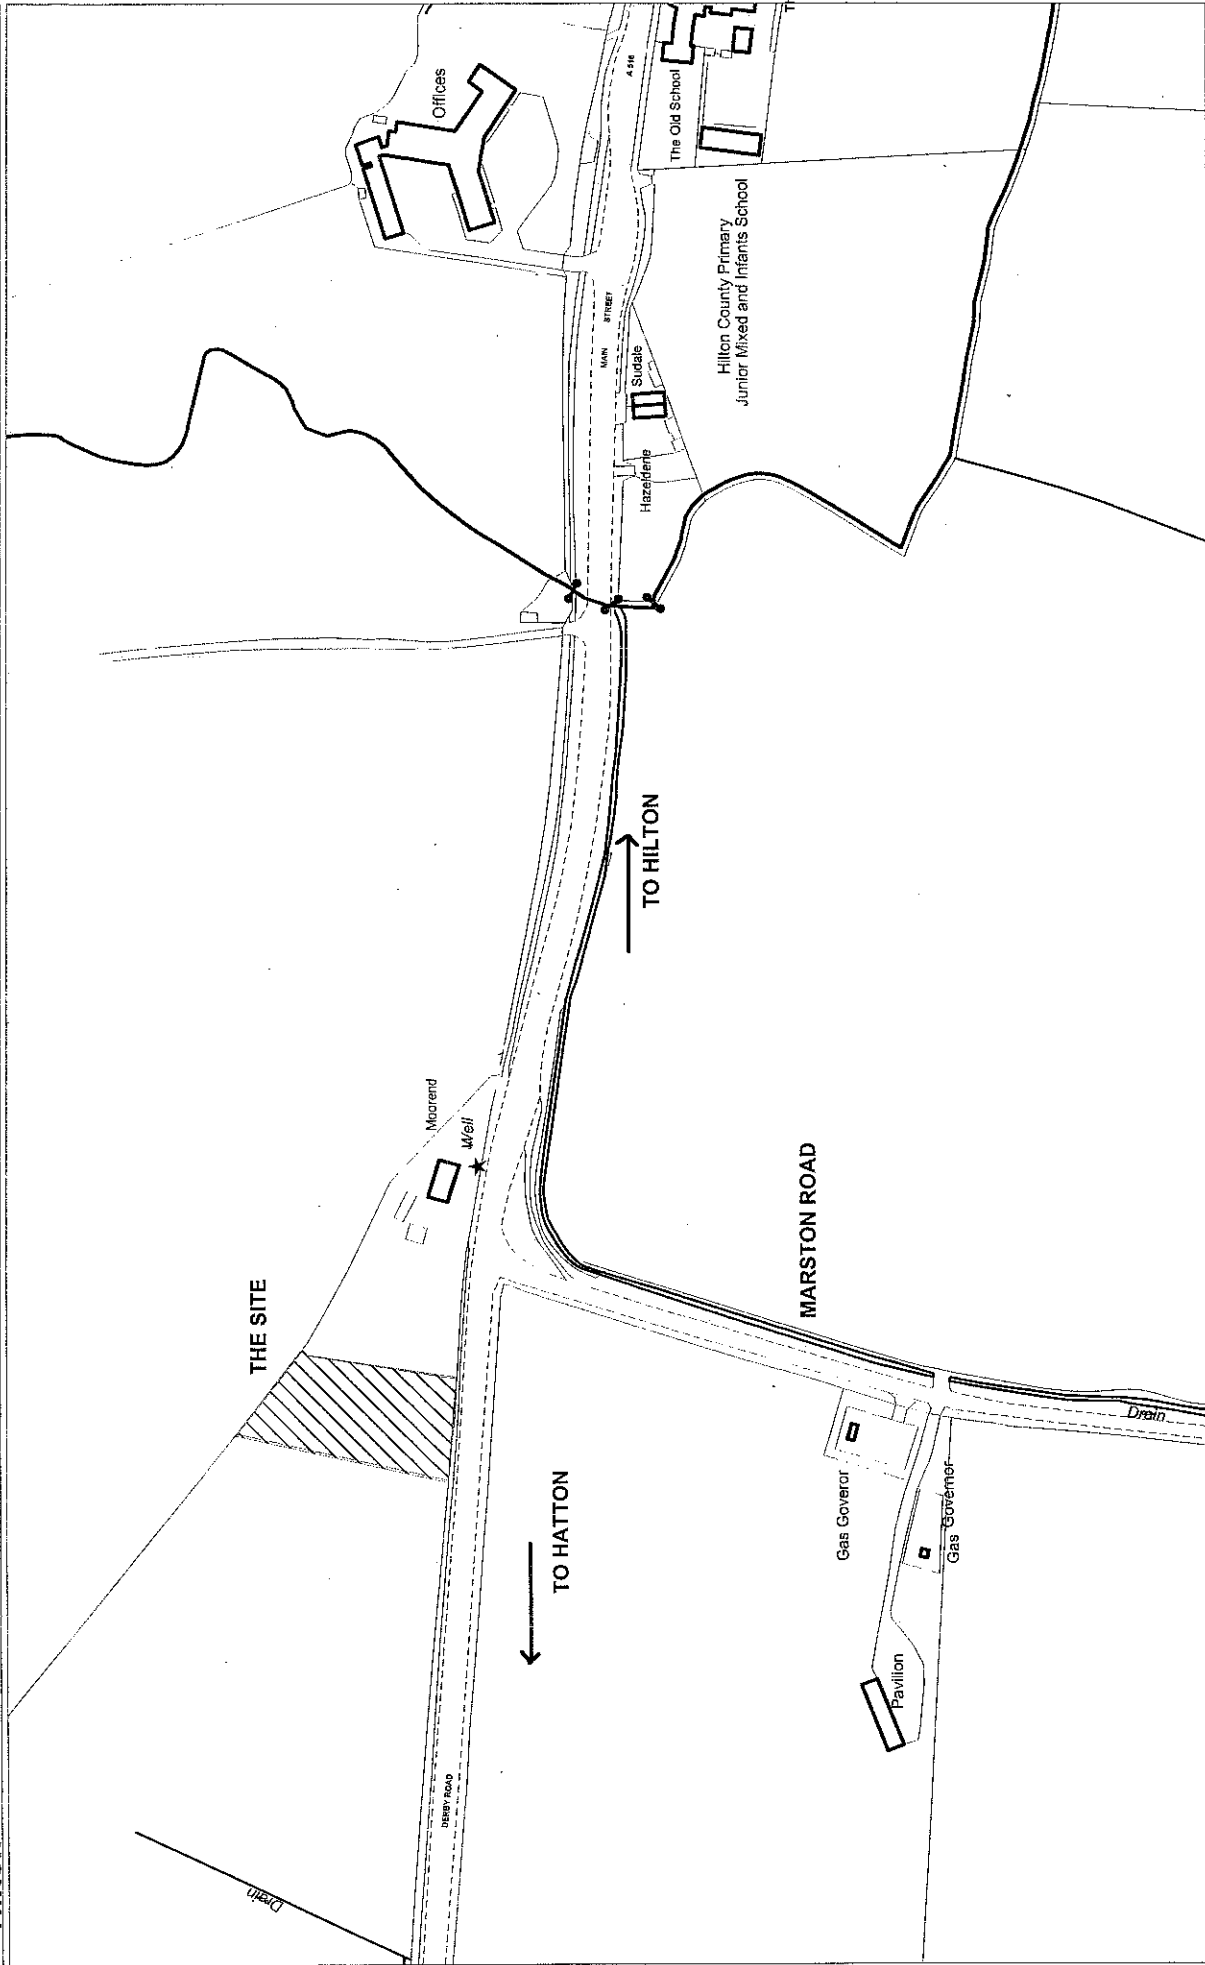

9/2004/1472/U Land North of Uttoxeter Rd

Hilton

Reproduced from the 1996 Ordnance Survey mapping with the permission of the controller of Her Majesty's stationary office (c) Crown Copyright. Unauthorised reproduction infringes Crown Copyright and may lead to prosecution or civil proceedings.

Scale 1:2500  
Plot centred at 428536 325343

Date Plotted 21/2/2005  
9/2004/1472/U Land North of Uttoxeter Rd  
Hilton