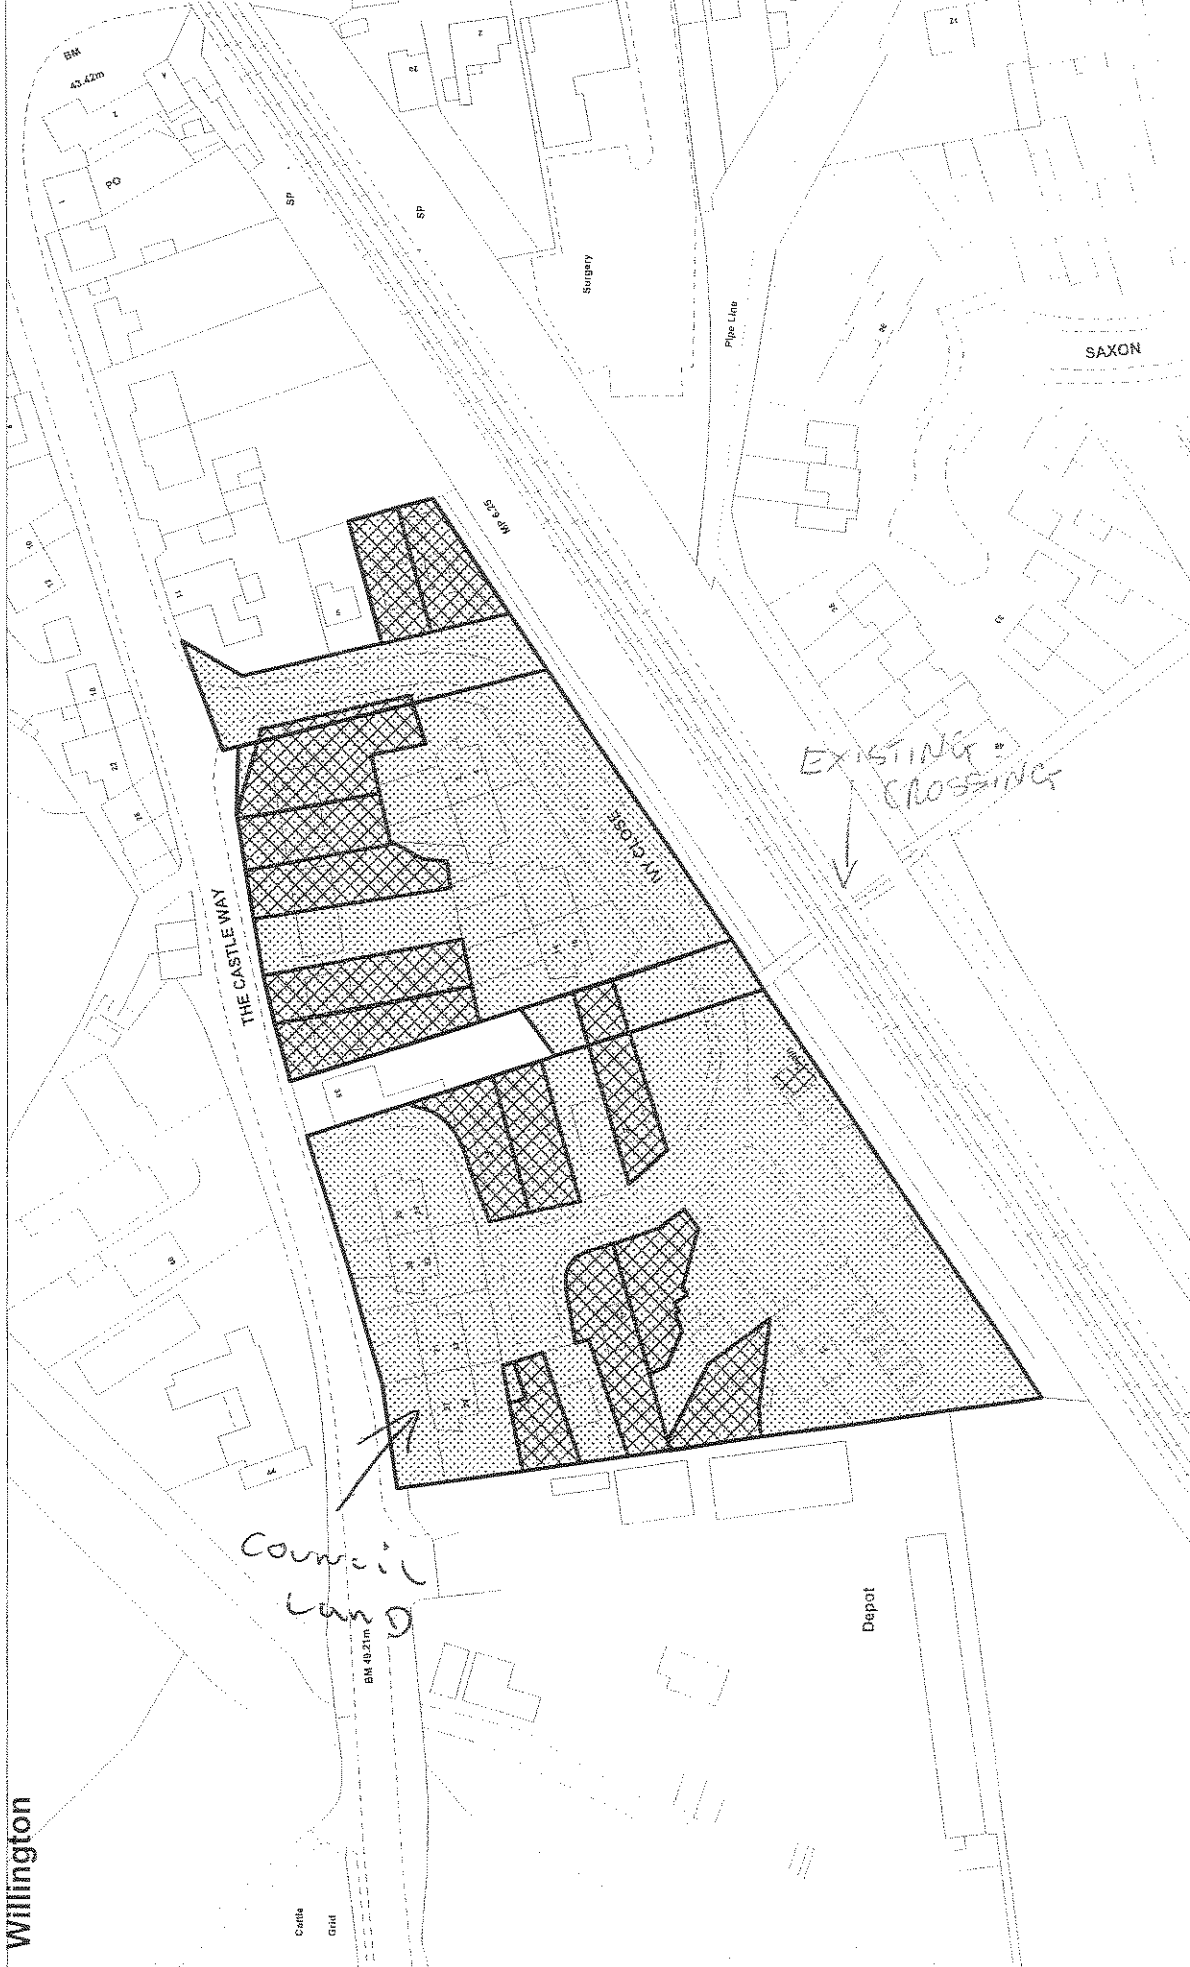

**Railtrack Crossing
Ivy Close
Willington**

South Derbyshire District Council

O.S. COPYRIGHT LICENCE LA079375

Economic Development

Reproduced from the Ordnance Survey Mapping with the permission of the Controller of Her Majesty's Stationary Office (c) Crown Copyright.
Unauthorised reproduction infringes Crown Copyright and may lead to prosecution or civil proceedings.

Date Plotted 25/2/2002

Scale 1:1250

EXISTING & PROPOSED FOOTPATH DIVERSION

SCALE : 1:500