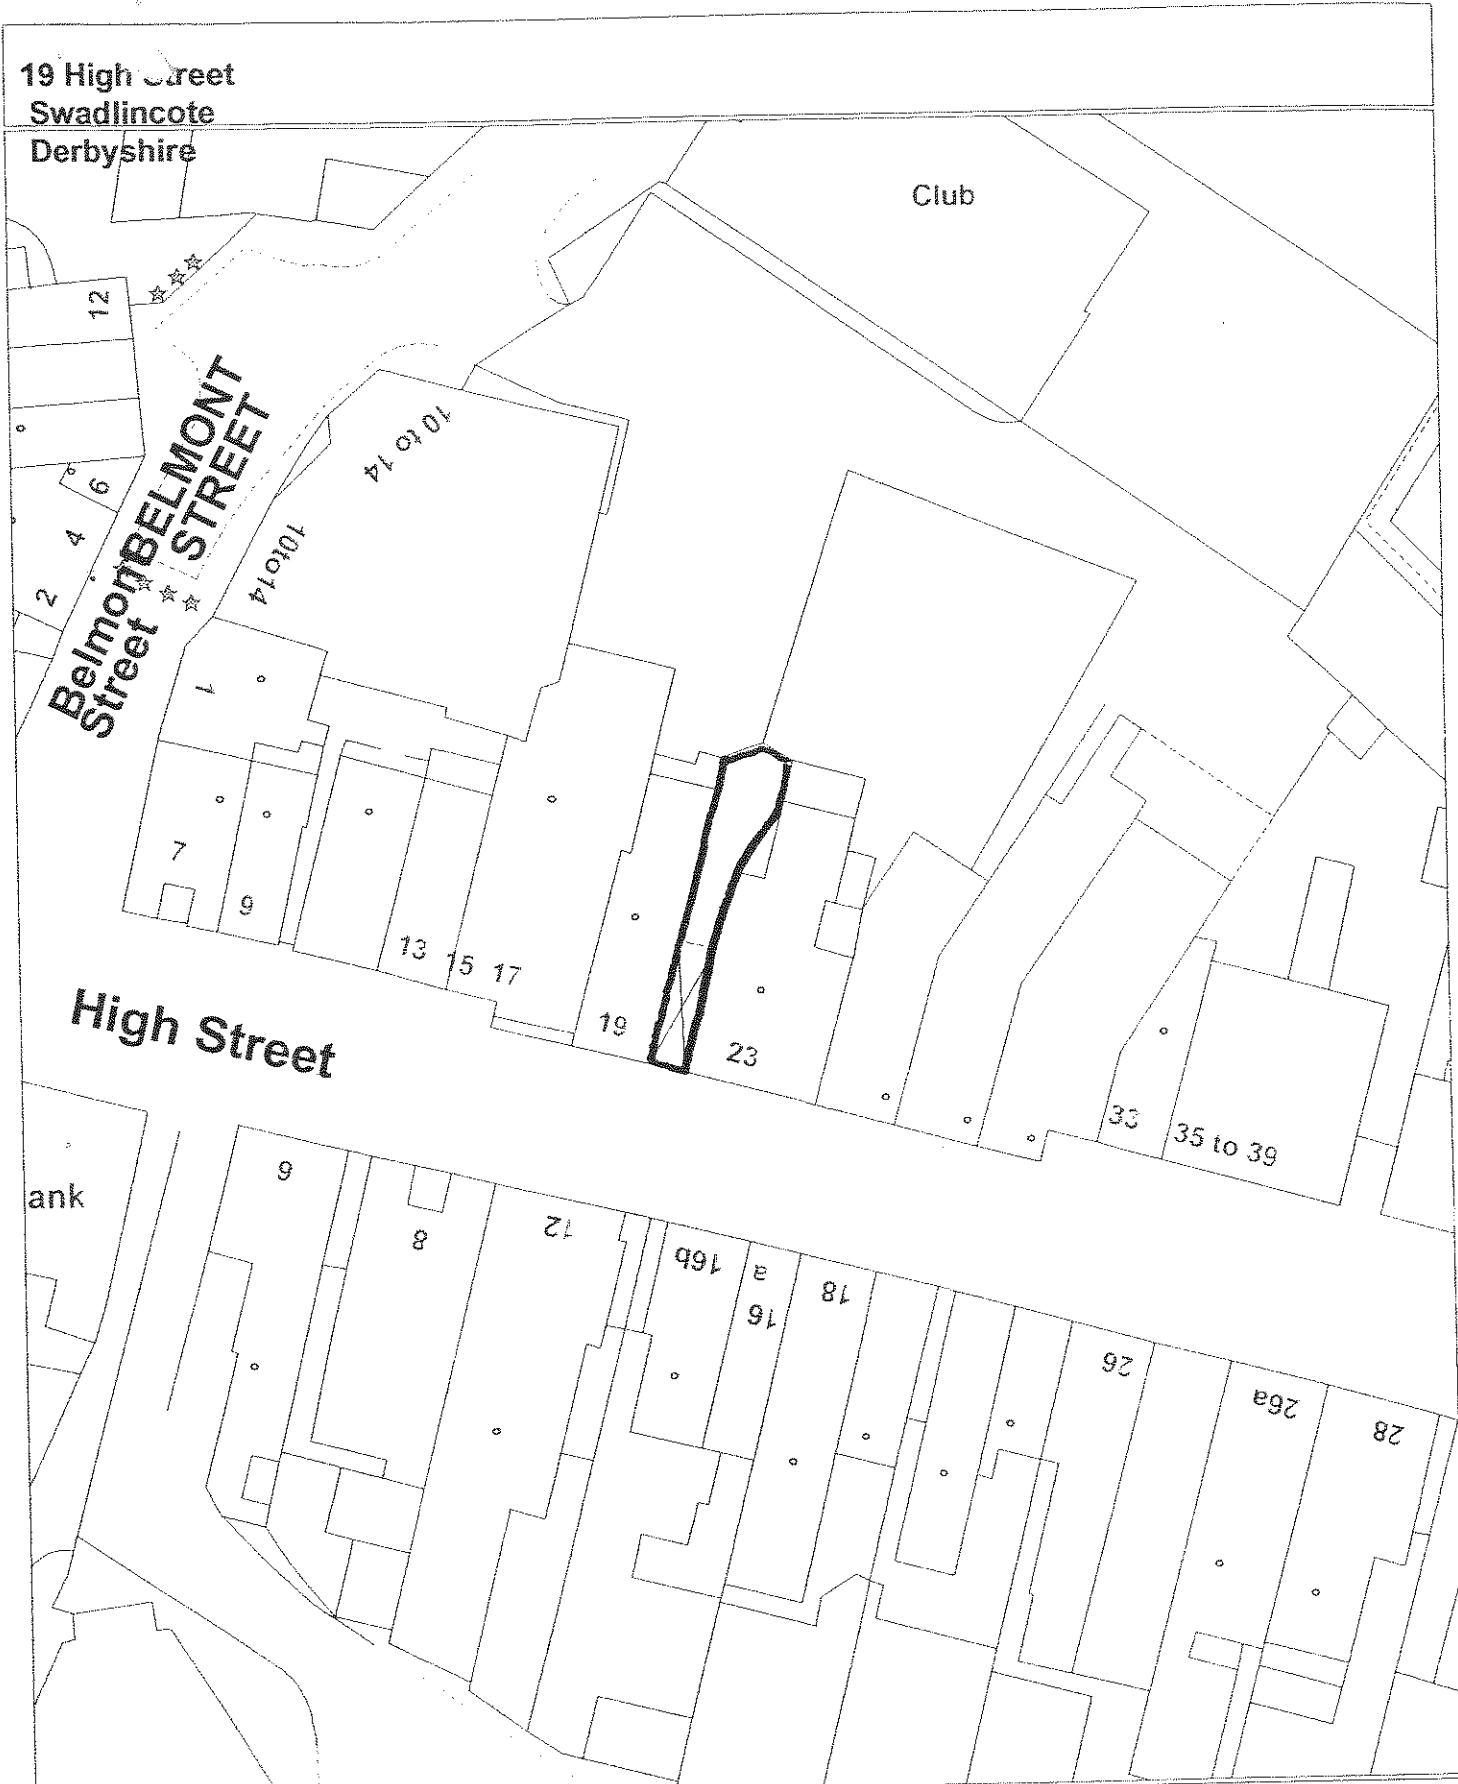

ANNEXE 'A'

19 High Street  
Swadlincote  
Derbyshire

Reproduced from the 1996 Ordnance Survey mapping with the permission of the controller of Her Majesty's stationary office (c) Crown Copyright. Unauthorised reproduction infringes Crown Copyright and may lead to prosecution or civil proceedings.

Scale 1:500 Date Plotted 6/3/2001

Plot centred at 430027 319646

19 High Street  
Swadlincote  
Derbyshire