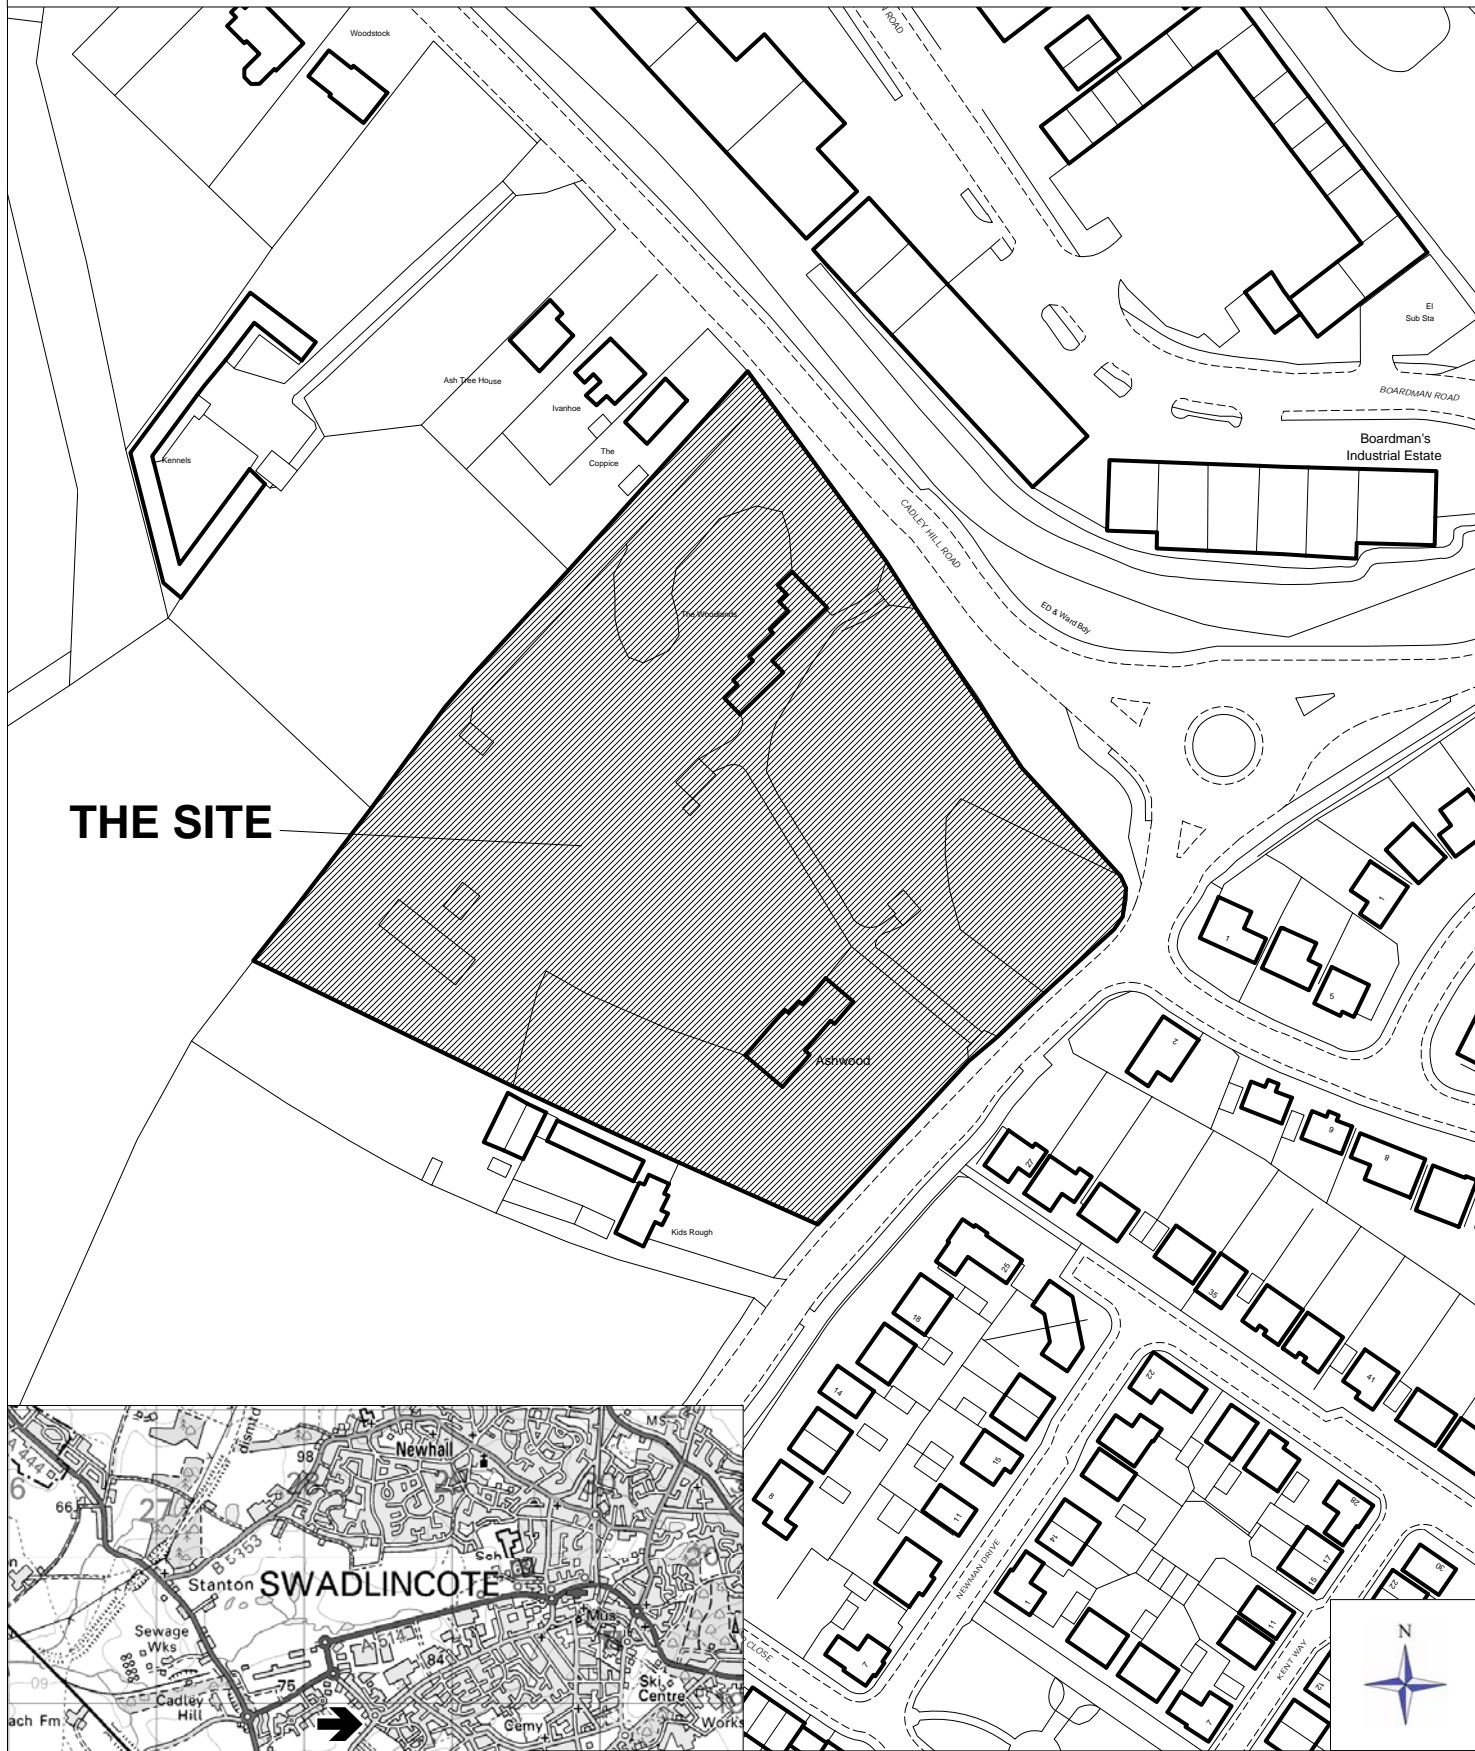

# SDDC Tree Preservation Order 367 - Land at junction of Cadley Hill Road and Swadlincote Lane, Swadlincote DE11 9EQ

**This map is reproduced from Ordnance Survey material with the permission of Ordnance Survey on behalf of the Controller of Her Majesty's Stationery Office. Crown Copyright. Unauthorised reproduction infringes Crown Copyright and may lead to prosecution or civil proceedings. South Derbyshire District Council. LA 100019461. 2010**