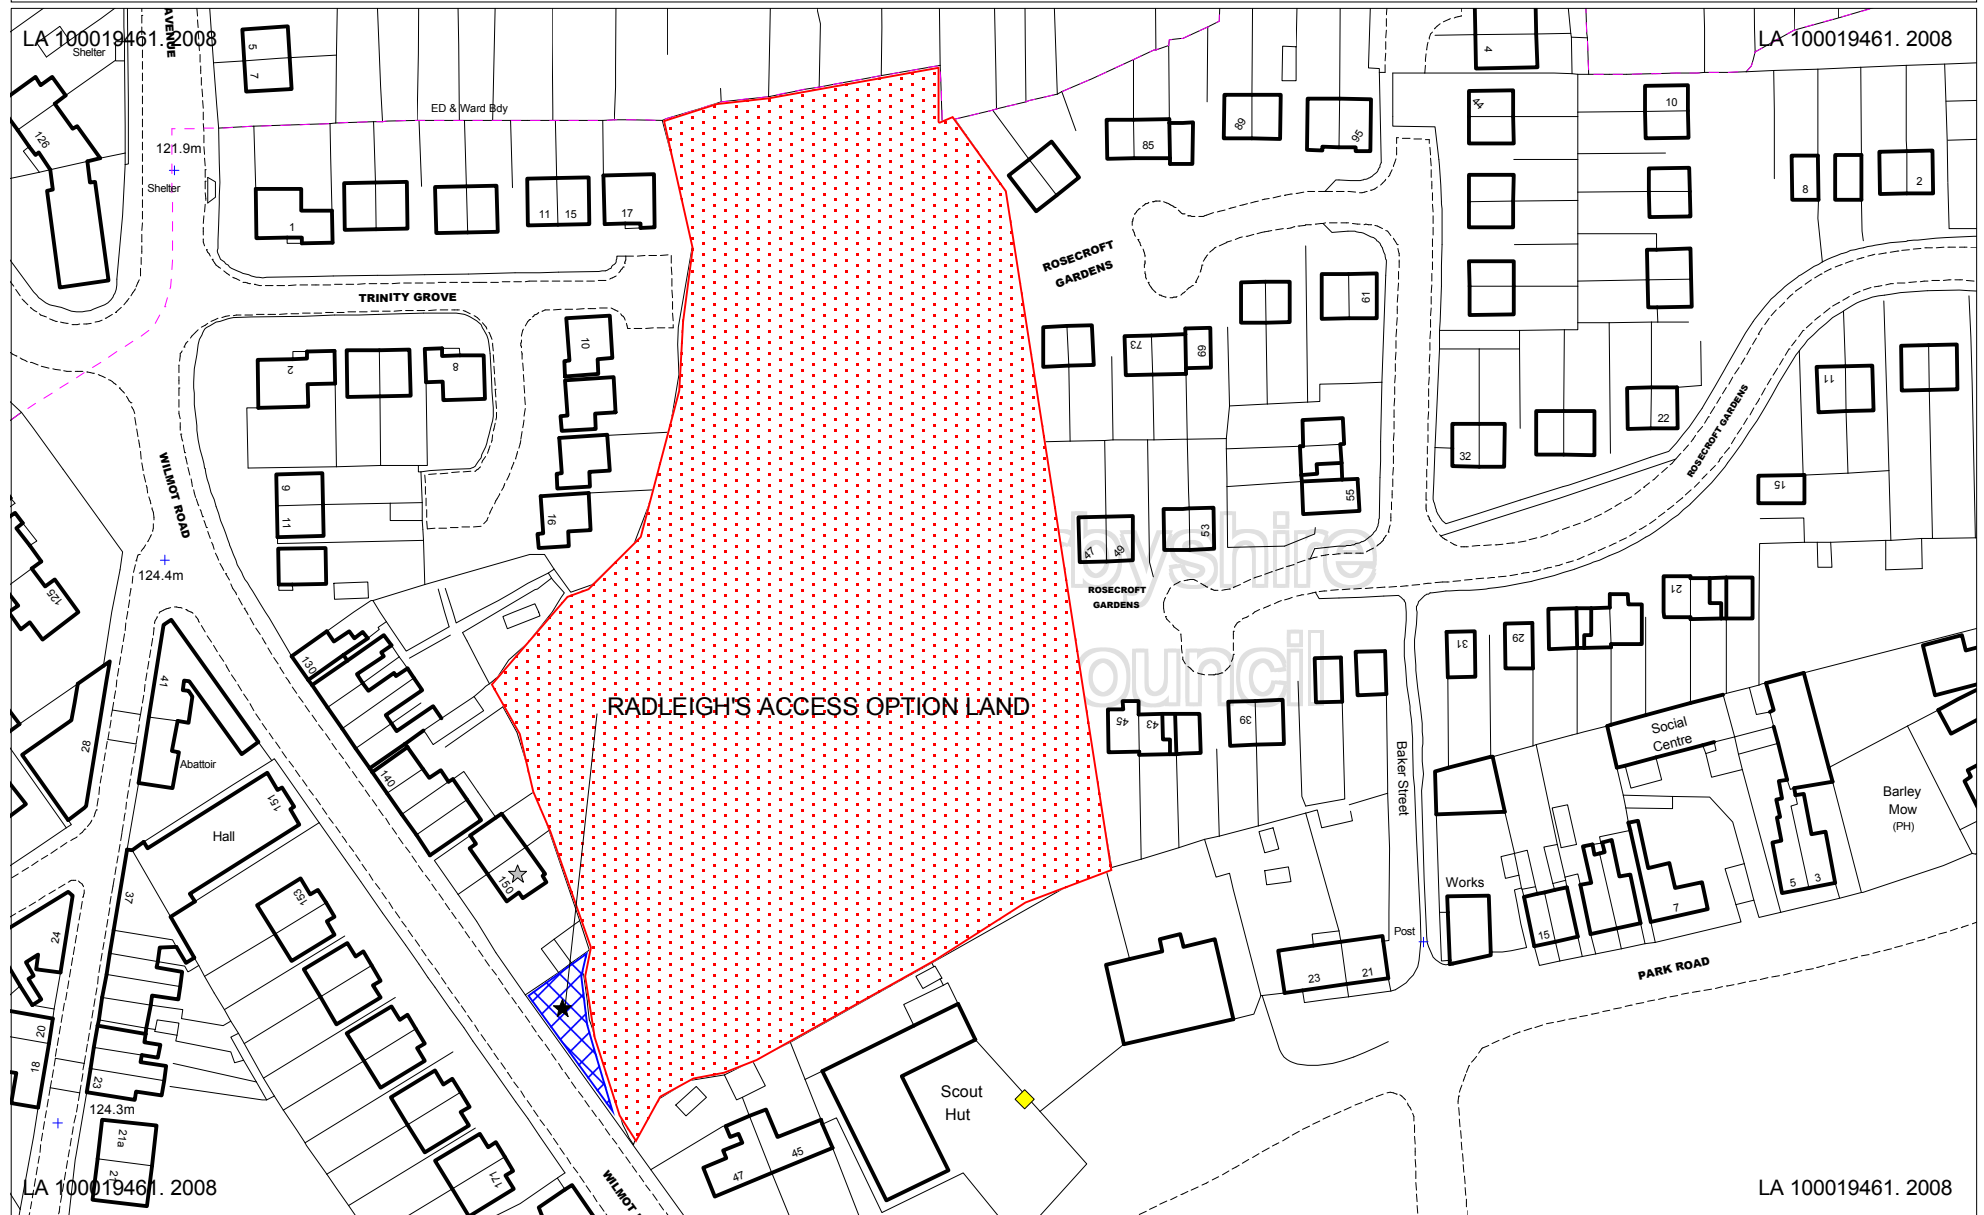

Land at Wilmot Road, Church Gresley - Appendix 1 - for identification purposes only

Crown Copyright. All rights reserved.
 South Derbyshire District Council.
 OS Licence No. LA 100019461. 2008

scale
 cent