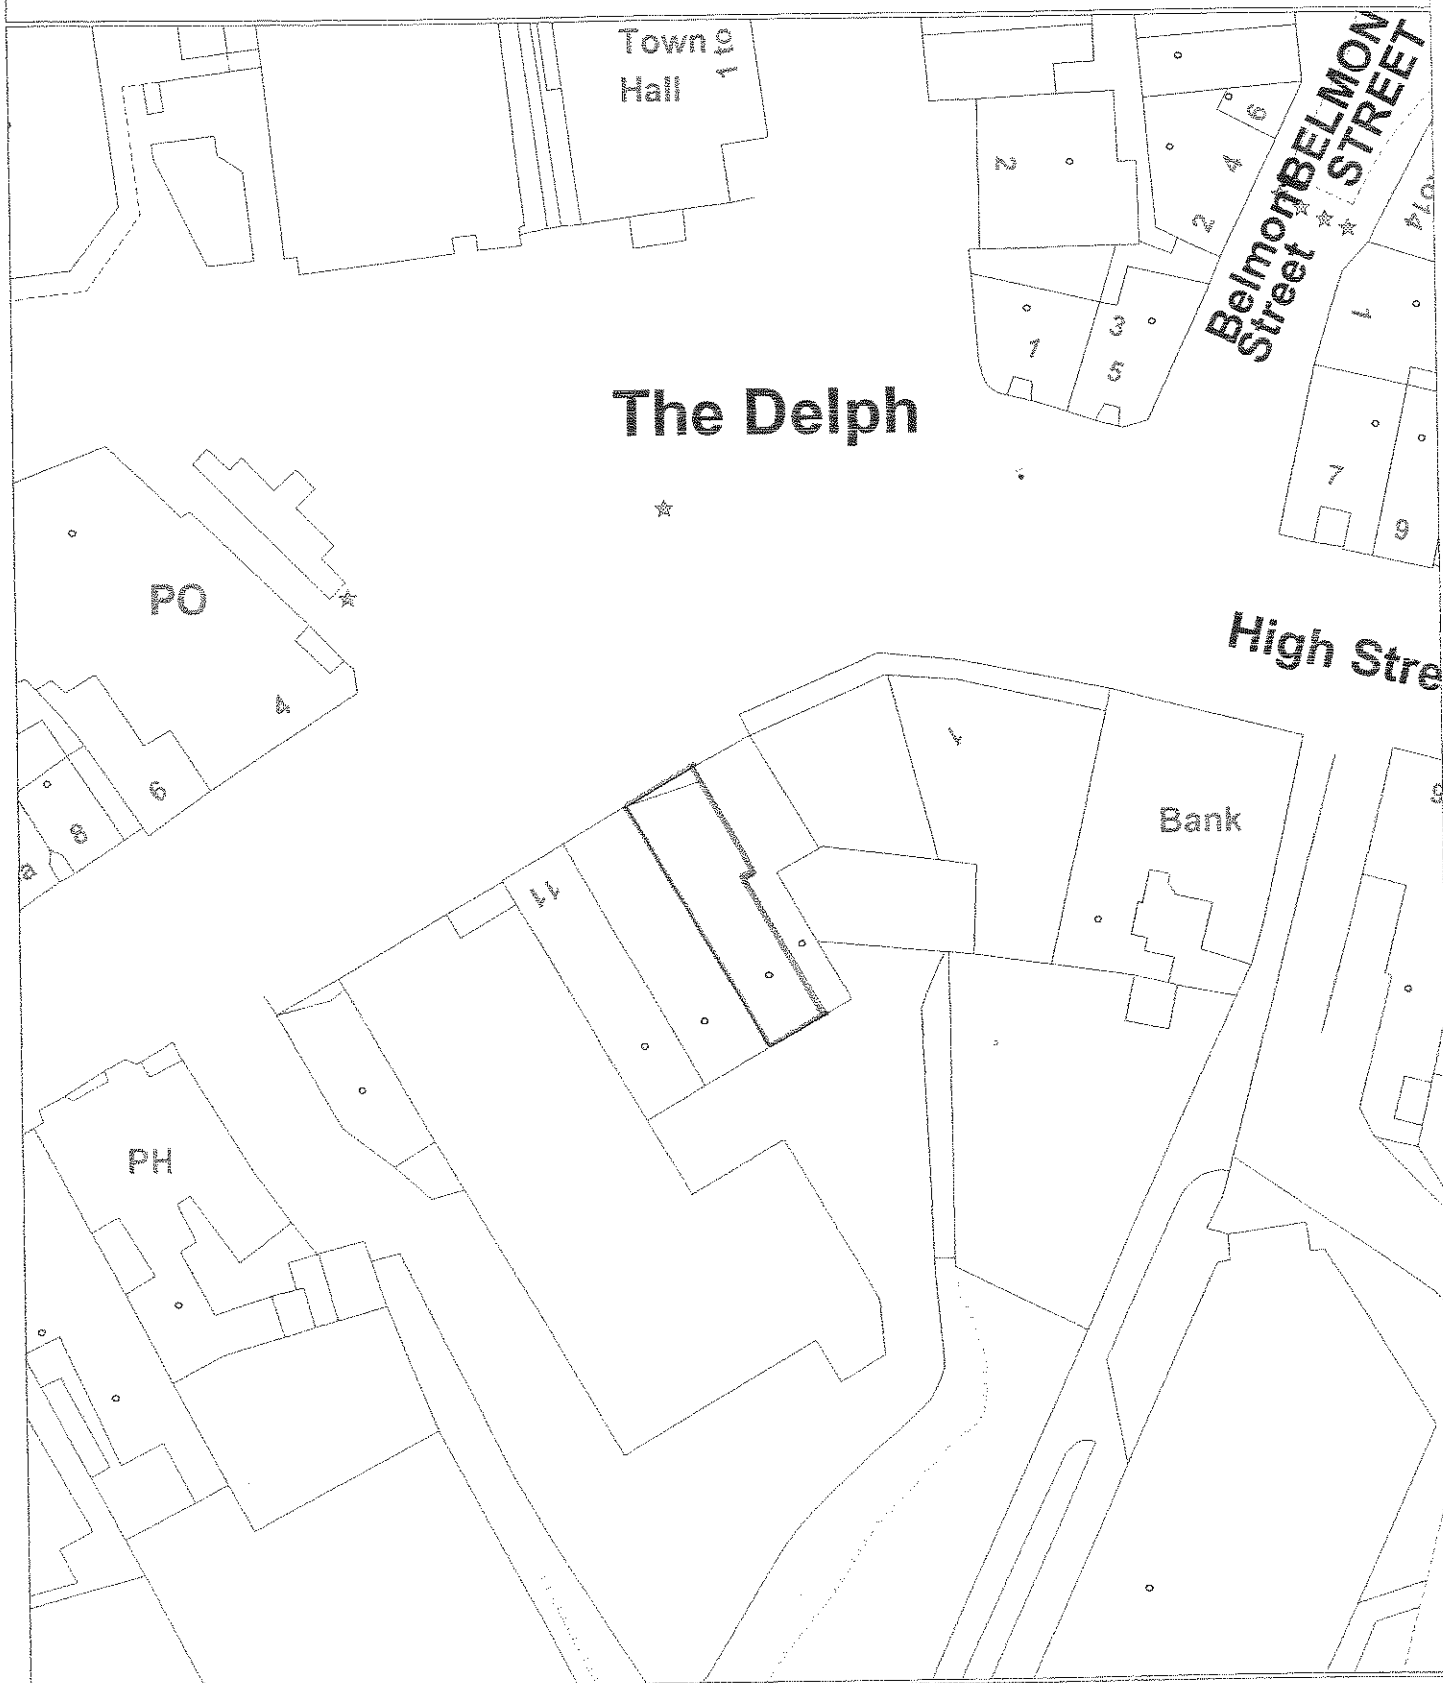

7 West Street Swadlincote

Reproduced from the 1996 Ordnance Survey mapping with the permission of the controller of Her Majesty's stationary office (c) Crown Copyright. Unauthorised reproduction infringes Crown Copyright and may lead to prosecution or civil proceedings.

Scale 1:500 Date Plotted 15/5/2001

Plot centred at 429949 319629

7 West Street Swadlincote