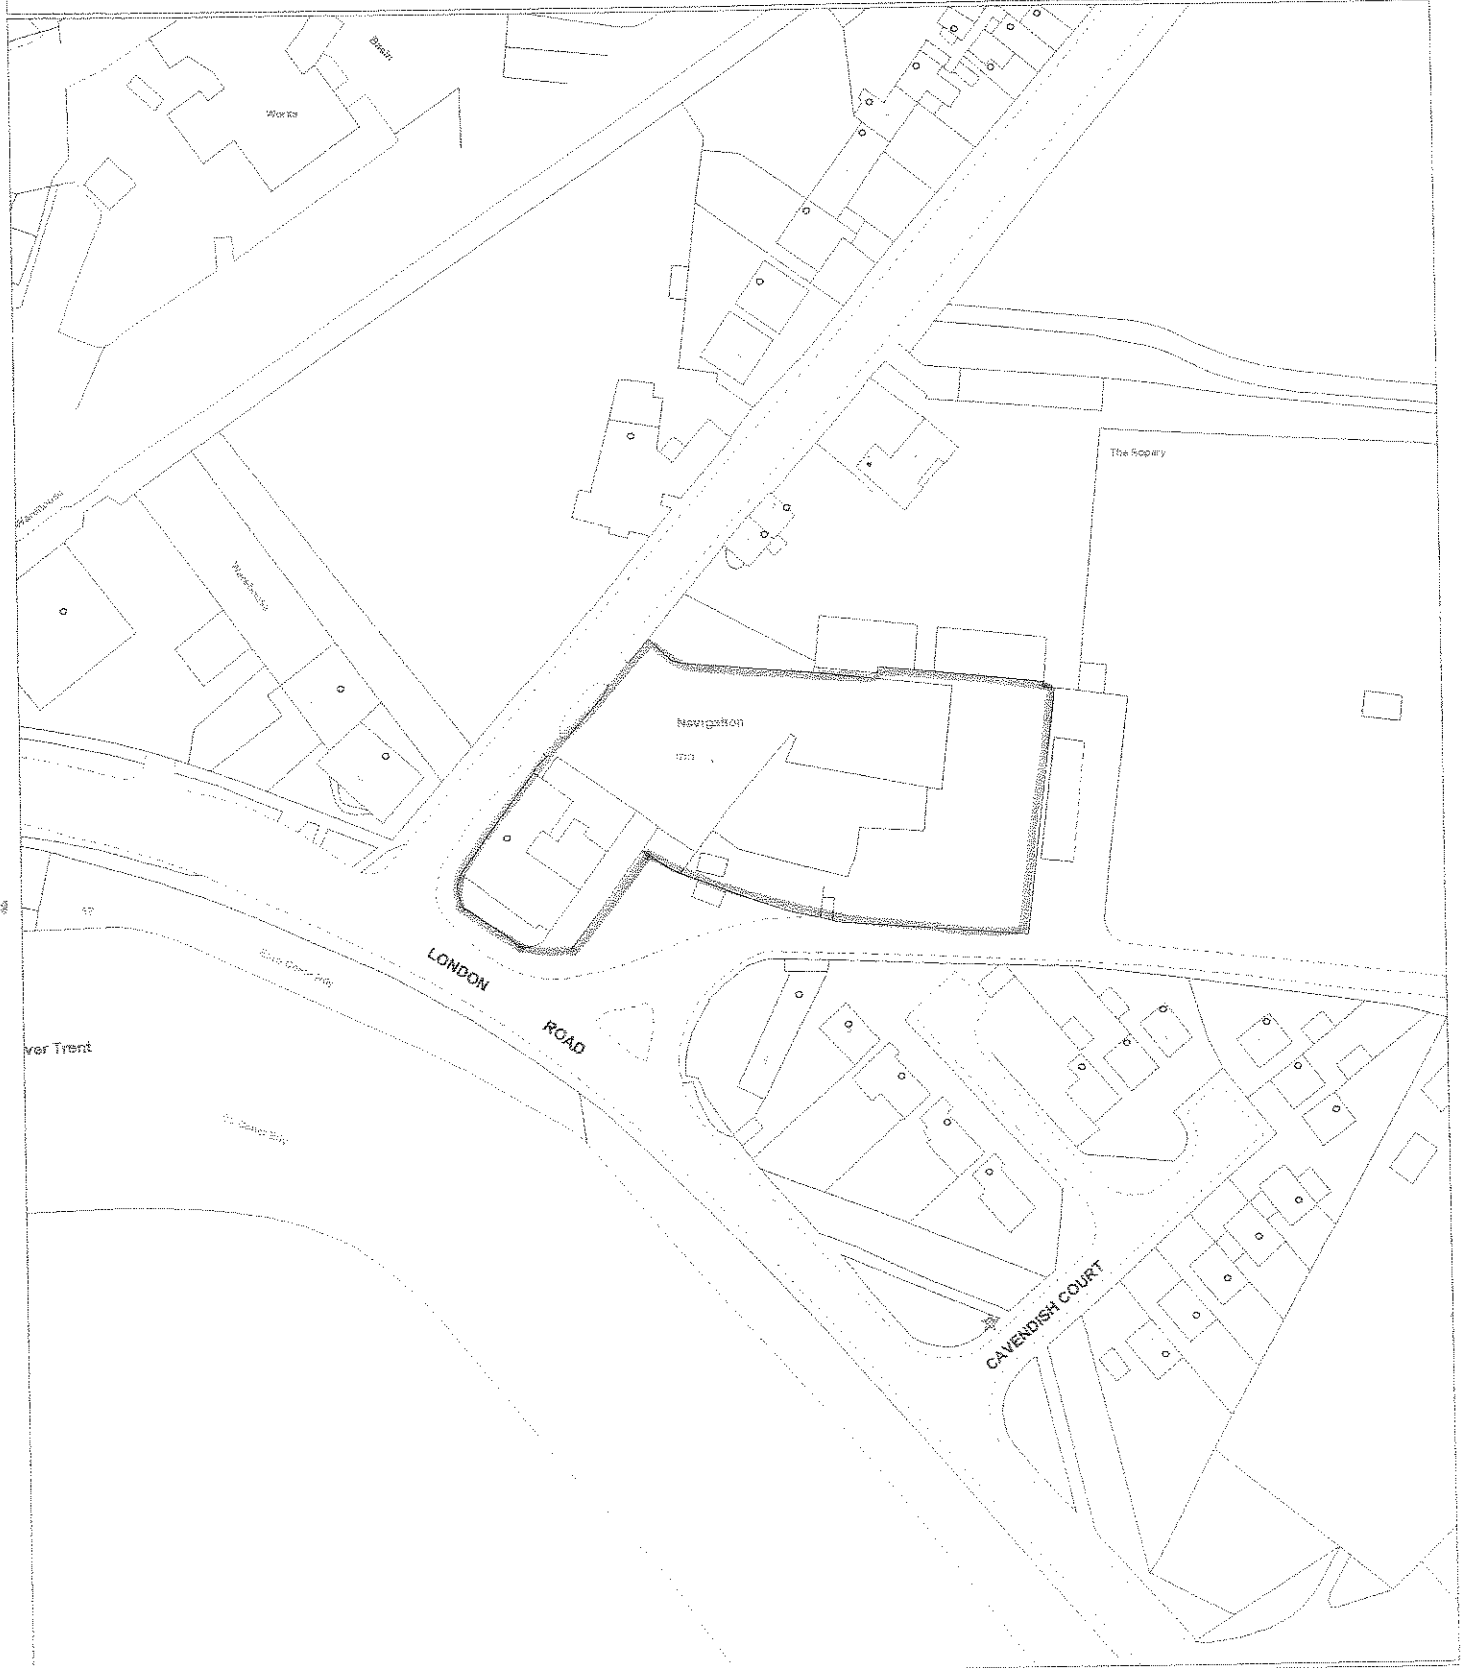

# The Navigation Inn London Road Shardlow

Reproduced from the 1996 Ordnance Survey mapping with the permission of the controller of Her Majesty's stationary office (c) Crown Copyright. Unauthorised reproduction infringes Crown Copyright and may lead to prosecution or civil proceedings.

Scale 1:1250 Date Plotted 27/4/2001

Plot centred at 444391 330269

The Navigation Inn London Road Shardlow