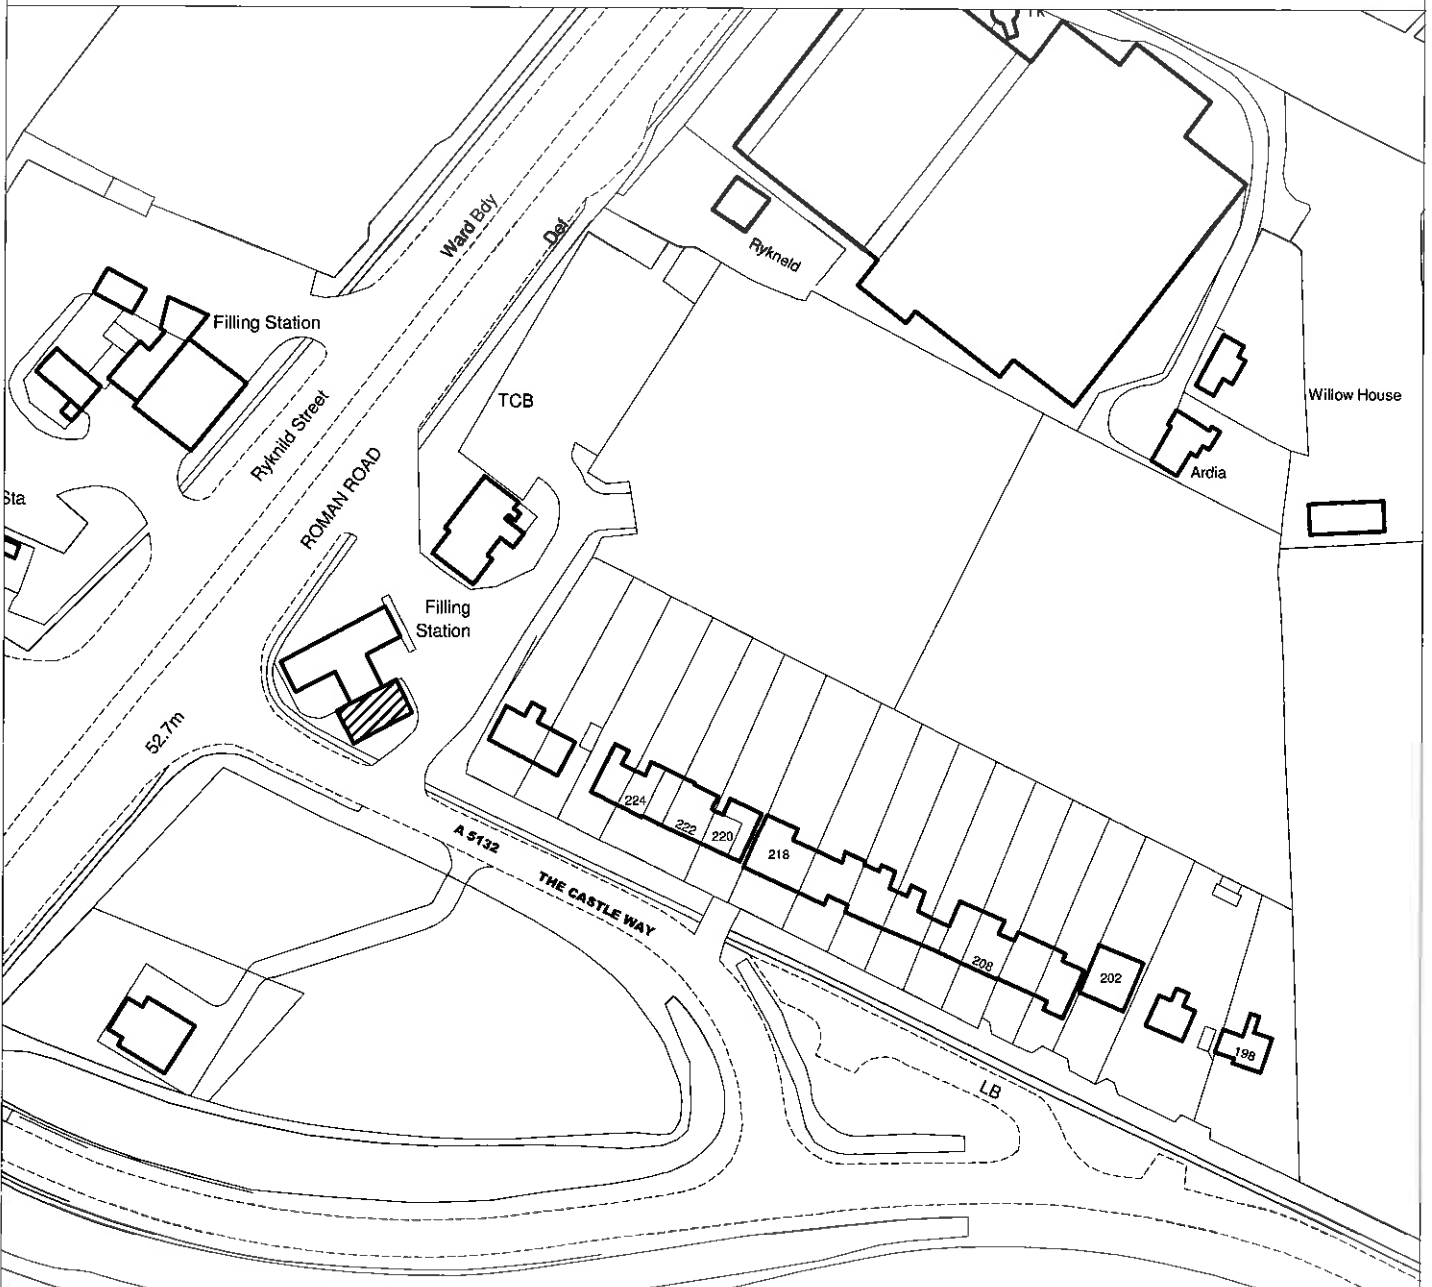

Brobot Petroleum Southbound, A38 Southbound, Derby Road, Egginton, Derbyshire DE65 6GY

This map is reproduced from Ordnance Survey material with the permission of Ordnance Survey on behalf of the Controller of Her Majesty's Stationery Office. Crown Copyright. Unauthorised reproduction infringes Crown Copyright and may lead to prosecution or civil proceedings. South Derbyshire District Council. LA 100019461. 2014