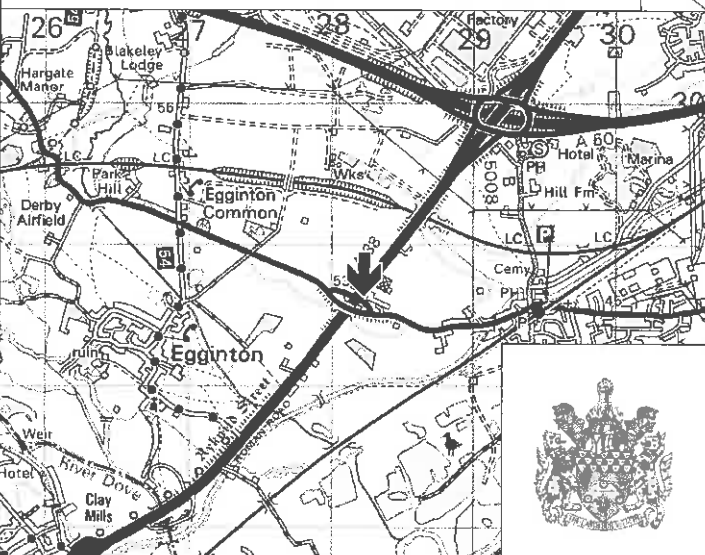

Brobot Petroleum Southbound, A38 Southbound, Derby Road, Egginton, Derbyshire DE65 6GY

This map is reproduced from Ordnance Survey material with the permission of Ordnance Survey on behalf of the Controller of Her Majesty's Stationery Office. Crown Copyright. Unauthorised reproduction infringes Crown Copyright and may lead to prosecution or civil proceedings. South Derbyshire District Council. LA 100019461. 2014